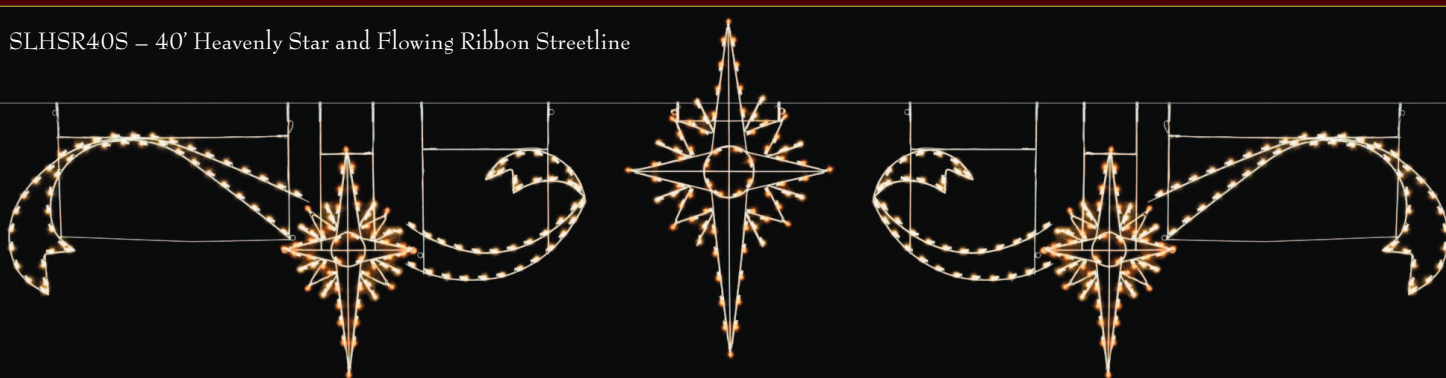

SLHSR40S - 40' Heavenly Star and Flowing Ribbon Streetline