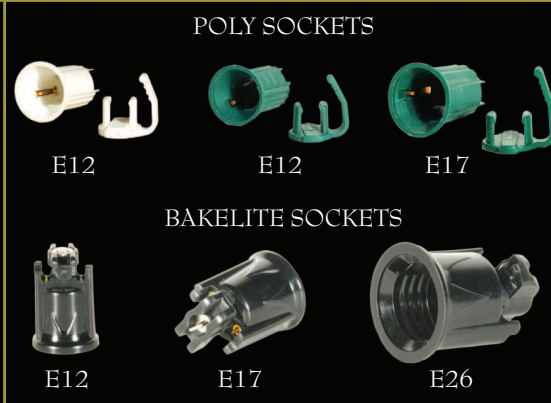

86BK

POLY SOCKETS

BAKELITE SOCKETS