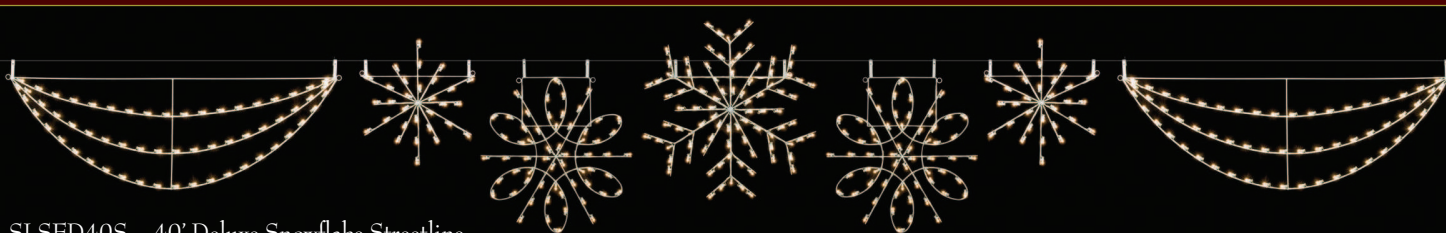

50" Bow Wreath, 18" 3D Structural Velvet Bows

SLPOIN40 – 40' Poinsettia Streetline, Mt. Pine Garland

(Optional Sparkling Drapes)

SLBOW40R – 40' Bow Mt. Pine Streetline,

18" 3D Structural Velvet Bows (Optional Sparkling Drapes)

SLBW2S40R – 40' Single Drape Mt. Pine Streetline

2-50" Bow Wreaths, 18" 3D Structural Velvet Bows

SLSF40 - 40' Sparkling Snowflake Streetline

SLSTAN40S 40' Star and Angel Streetline

SLSFS40S - 40' Traditional Snowflake Streetline

SLSFD40S - 40' Deluxe Snowflake Streetline

SLSNOB40S - 40' Shooting Snoburst Streetline

SLHSR40S - 40' Heavenly Star and Flowing Ribbon Streetline

44

BRANCHED GARLANDS

MP1425L – 14" x 25' Mountain Pine Garland Lit with 25 C9 Clear Lamps – 29 tips per foot (bow sold separately)