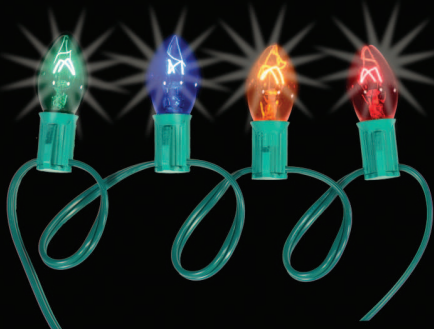

E12 Nylon Sockets on 16ga Wire with C7 lamps.

48 ELECTRICAL COMPONENTS

E17 Poly Sockets on 16ga Green Lamp Cord, C9 Bulbs