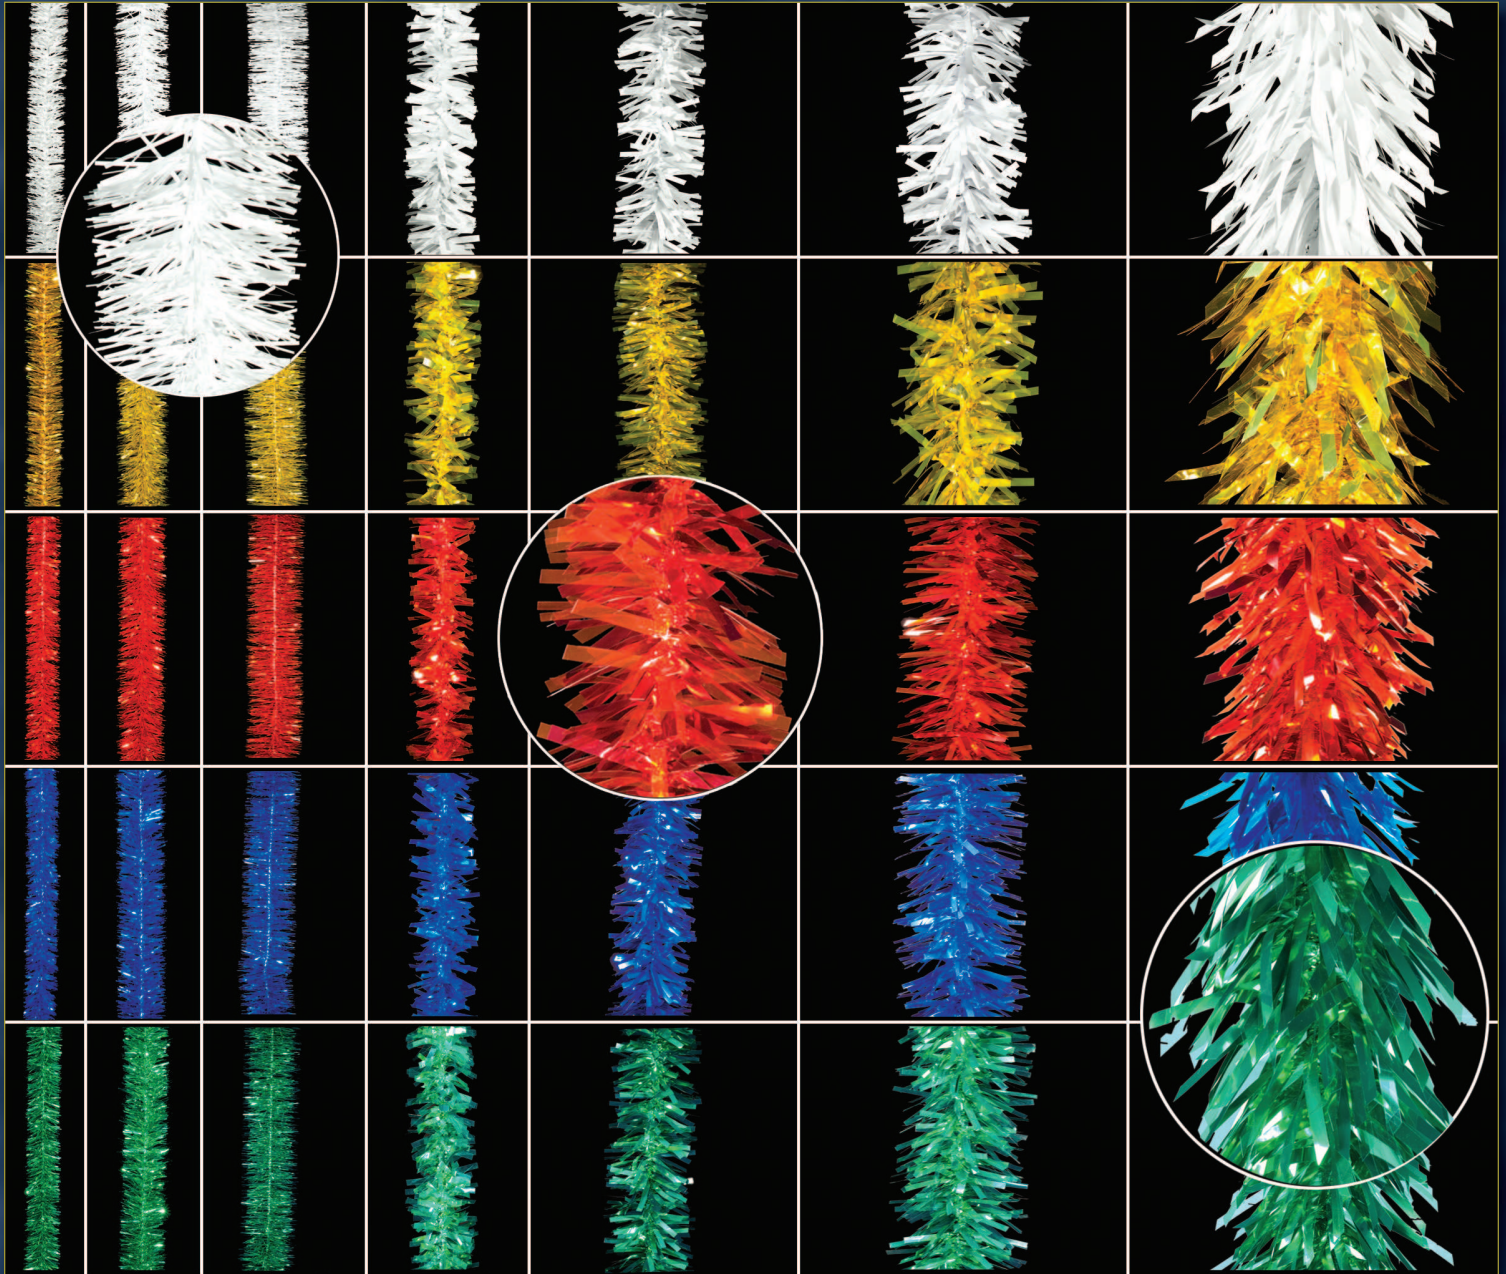

Mountain Pine

MP16D
16" Deluxe
50 tips per ft.

MP16
16" Standard
31 tips per ft.

MP14D
14" Deluxe
48 tips per ft.

MP14
14" Standard
29 tips per ft.

MP12D
12" Deluxe
45 tips per ft.

MP12
12" Standard
27 tips per ft.

Other Styles

Majestic Spruce
Sno-tipped or
Natural
Sizes: 14", 16"
and 18"

Supreme
Natural
Sno-tipped or
w/ Brown stem
Sizes: 12", 14",
16" and 18"

UNBRANCHED GARLANDS 45

3" Fine H-Cut
4.5" Fine H-Cut
6" Fine H-Cut

6" Regular H-Cut

9" Regular H-Cut

10.5" Regular H-Cut

12" Regular V-Cut

Unbranched, unlit garlands come in "machine lengths" which are generally 25' long, but can vary somewhat.
 Types: FH - Fine H-Cut (3", 4", 4.5", 5", 6", 7") Needle Width: 3/32"
 RH - Regular H-Cut (6", 9", 10.5") Needle Width: 1/2"
 RV - Regular V-Cut (8", 12") Needle Width: 1/2"
 Colors (PVC): Black, Blue, Green, Red, White and Yellow
 Colors (Metallic): Blue, Gold, Red, Green and Silver