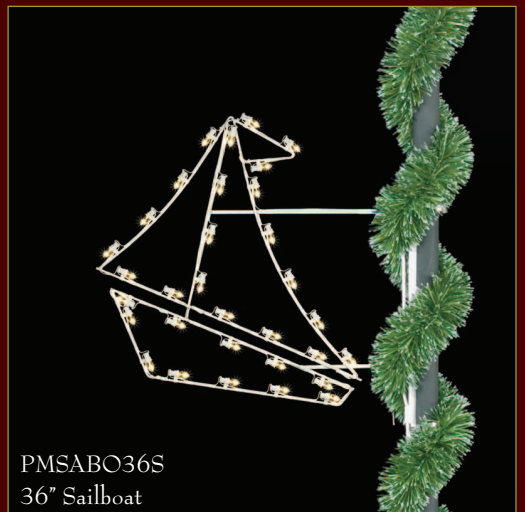

PMBELC06S
6' Christmas Bell

16 SILHOUETTE POLE MOUNT SNOWFLAKES

*Signature
Series*

PMSFWF60S
5' Winterfest Forked
Snowflake

PMSFWD60S
5' Winterfest Diamond
Snowflake

All designs are available from 36" to 72"

*Signature
Series*

PMSFWS60S
5' Winterfest Spiral Snowflake

PMSGMD60S
5' Deluxe Spiral Snowflake

All designs are available from 36" to 72"

SILHOUETTE
LOW LEVEL POLE MOUNTS

PMRIST36S
3' Rising Star

PMANCH42S
42" Anchor

PMSTAF04S
4' Festive Star

PMSABO36S
36" Sailboat

PMSB42S
42" Snoburst
Sizes: 42" & 60"

PMSUN48S
48" Sun

POSTSF84S
7' Post Over
Star Snowflake

POSCST60S
5' Post Over Scroll
with Stars

POSCSB60S
5' Post Over Scroll
with Snowbursts