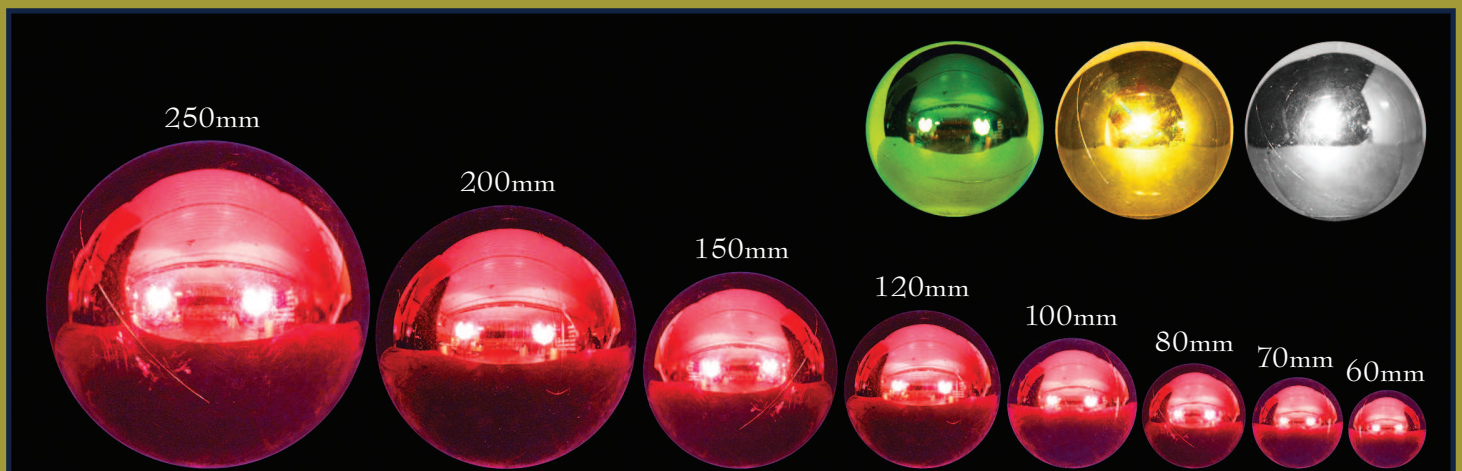

46 GARNISHES AND ACCENTS

UV Resistant, Unbreakable Plastic Ornaments. Colors: Shiny Red, Apple Green, Gold and Silver