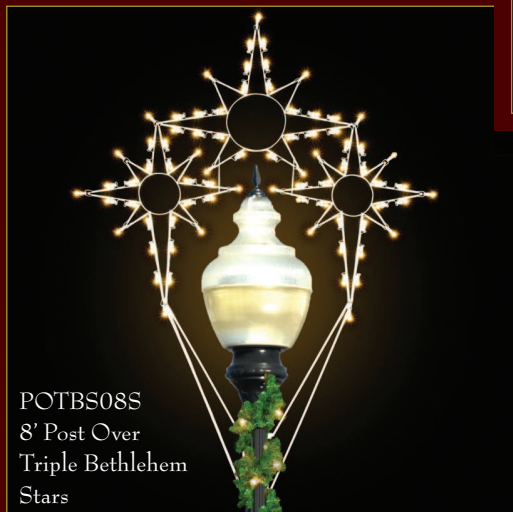

POTBS08S
8' Post Over
Triple Bethlehem
Stars