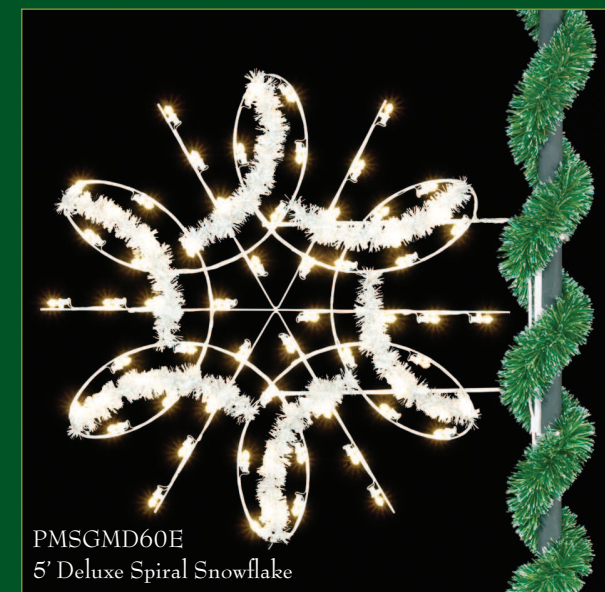

PMBEHO18S
18" Banner Enhancer
with Horn and Star

PMBEOR30S
30" Banner Enhancer with Ornament

ENHANCED SILHOUETTE POLE MOUNTS

PMCCD06E
6' Classic Candy Cane

PMPOIN08E
8' Poinsettia

PMSTAR07E
7' Shooting Star

PMPOIN05E
5' Holiday Poinsettia

PMCS07E
7' Christmas Stocking

PMSFD60E
5' Deluxe Forked Snowflake

PMSGMD60E
5' Deluxe Spiral Snowflake

PMCTR08E
8' Christmas Tree w/Bow

PMSM08E – 8' Top Hat Snowman
PMSM08EA – As Above, Animated