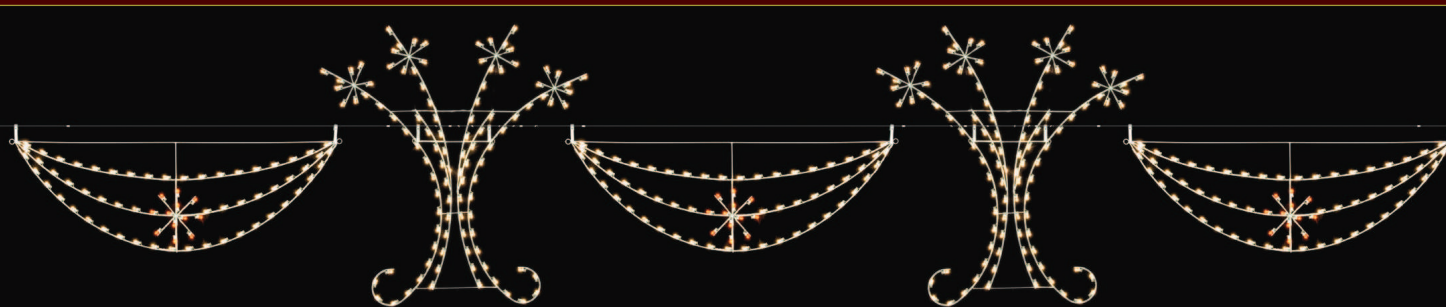

SLSNOB40S - 40' Shooting Snoburst Streetline