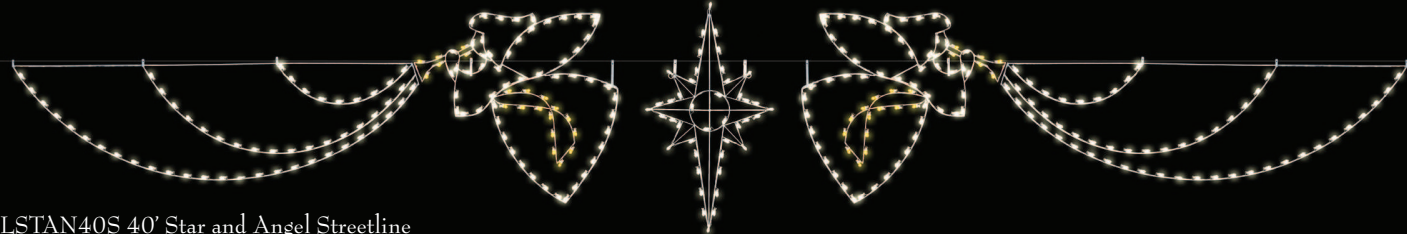

50" Bow Wreath, 18" 3D Structural Velvet Bows

SLPOIN40 – 40' Poinsettia Streetline, Mt. Pine Garland

(Optional Sparkling Drapes)

SLBOW40R – 40' Bow Mt. Pine Streetline,

18" 3D Structural Velvet Bows (Optional Sparkling Drapes)

SLBW2S40R – 40' Single Drape Mt. Pine Streetline

2-50" Bow Wreaths, 18" 3D Structural Velvet Bows

SLSF40 - 40' Sparkling Snowflake Streetline

SLSTAN40S 40' Star and Angel Streetline

SLSFS40S - 40' Traditional Snowflake Streetline