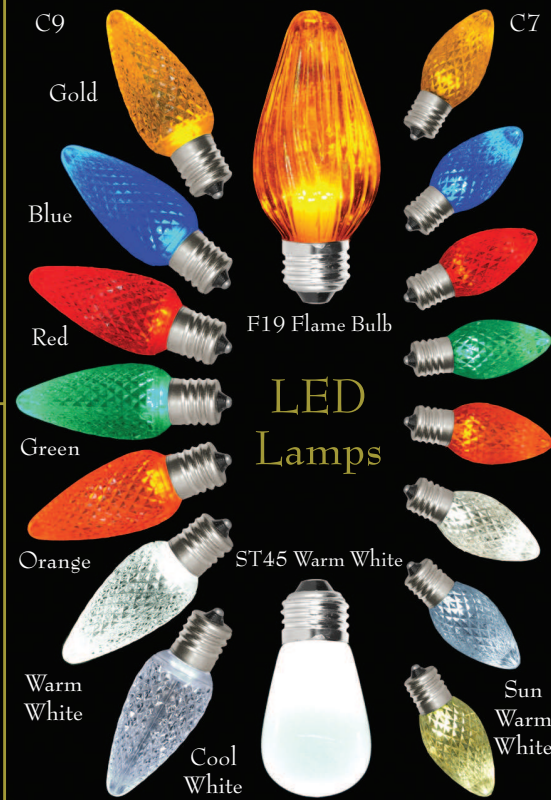

Lasts up to 67% longer than poly sockets!

5mm Wide Angle Lens LED on CSA Rated Wire

LED M5 Mini Ice Warm White

LED C6 Warm White

E12 Poly Sockets on 18GA White Lamp Cord, C7 Bulbs

LED Lamps

E17 Bakelite Sockets on 14GA Lt. Gr./Dk. Gr. Wires, C9 Bulbs

Wide variety of lamps & wiring: Mini-Lights, C7, C9 Incandescent & L.E.D. Lamps, Medium Base Lamps, 12-18 gauge wiring, UL & CSA