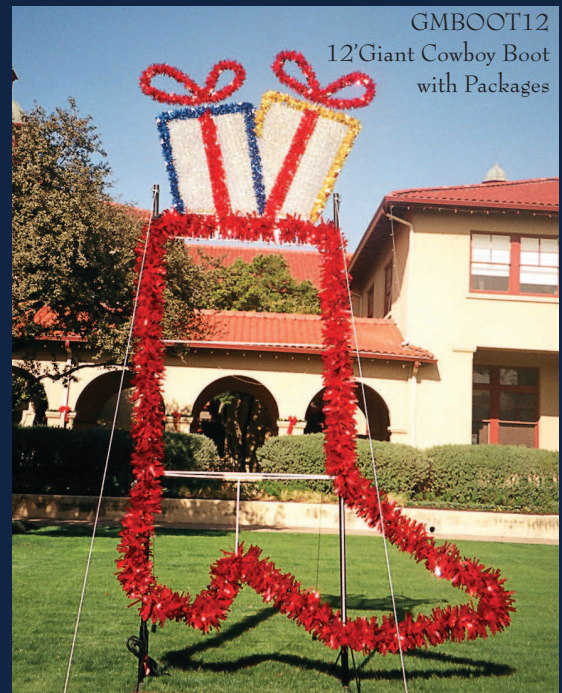

PATRIOTIC AND WESTERN

GMSTLY20S
20' Statue of Liberty

GMTLHR6.5S
10' x 6.5'
Running Texas Longhorn

GMBOOT12
12' Giant Cowboy Boot
with Packages

GMTLHSF6.5S
10' x 6.5' Side-Facing
Texas Longhorn

EASTER

GME1EGG05S 5' Easter Egg