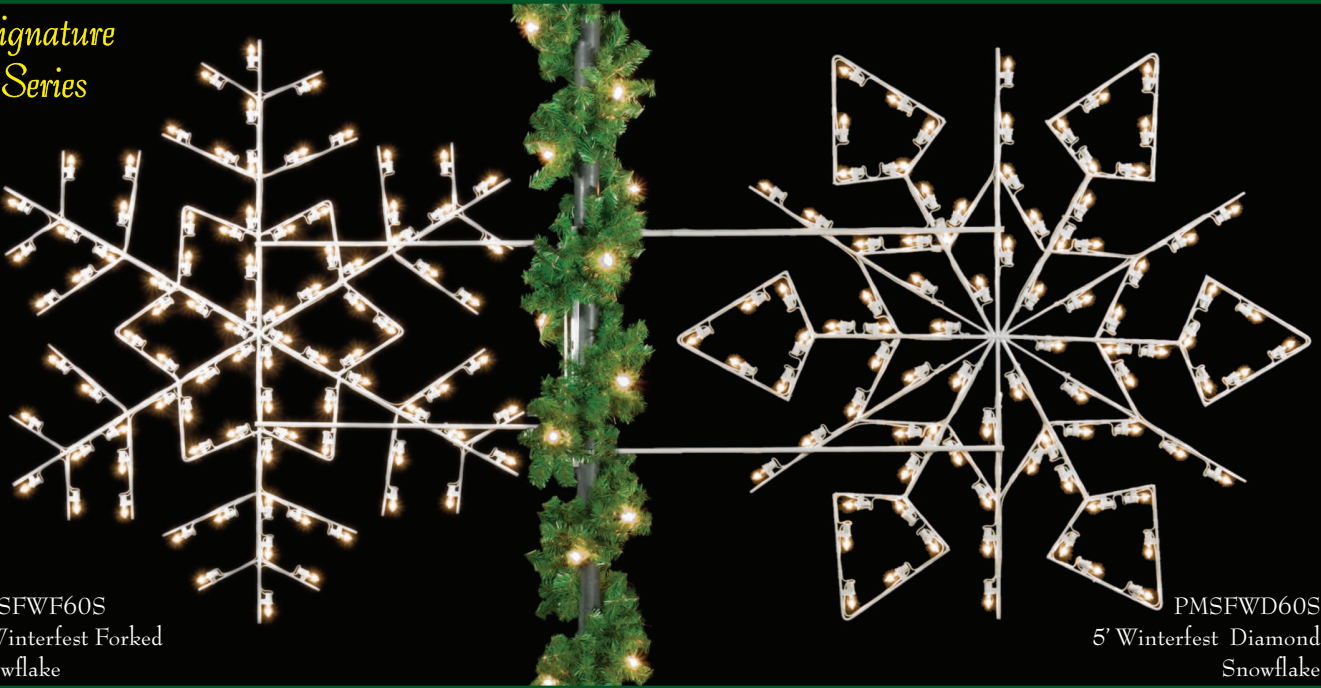

16 SILHOUETTE POLE MOUNT SNOWFLAKES

*Signature
Series*

PMSFWF60S
5' Winterfest Forked
Snowflake

PMSFWD60S
5' Winterfest Diamond
Snowflake

All designs are available from 36" to 72"

*Signature
Series*