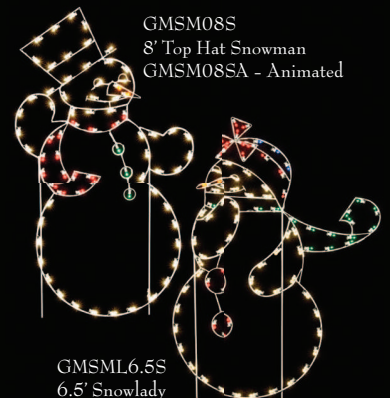

GMSML6.5S
6.5' Snowlady