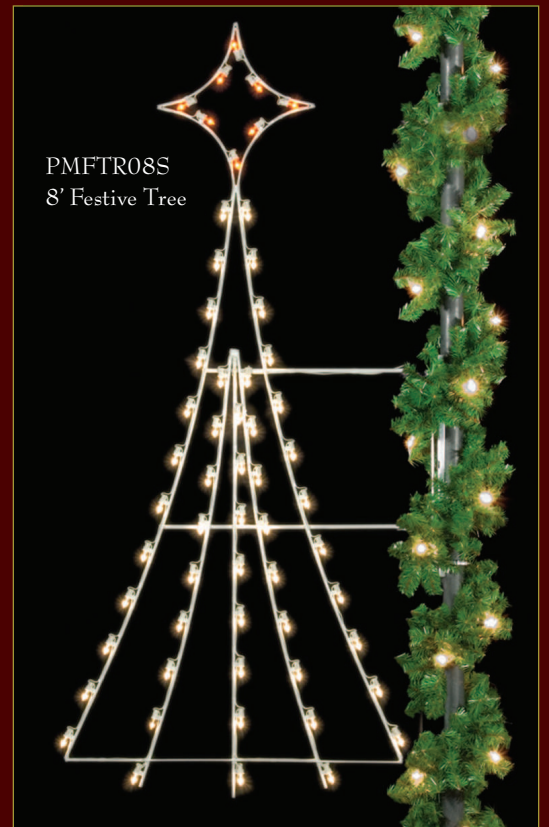

PMSSB08S
8' Shooting Snobursts
Sizes: 6', 8', & 12'

PMFTR08S
8' Festive Tree